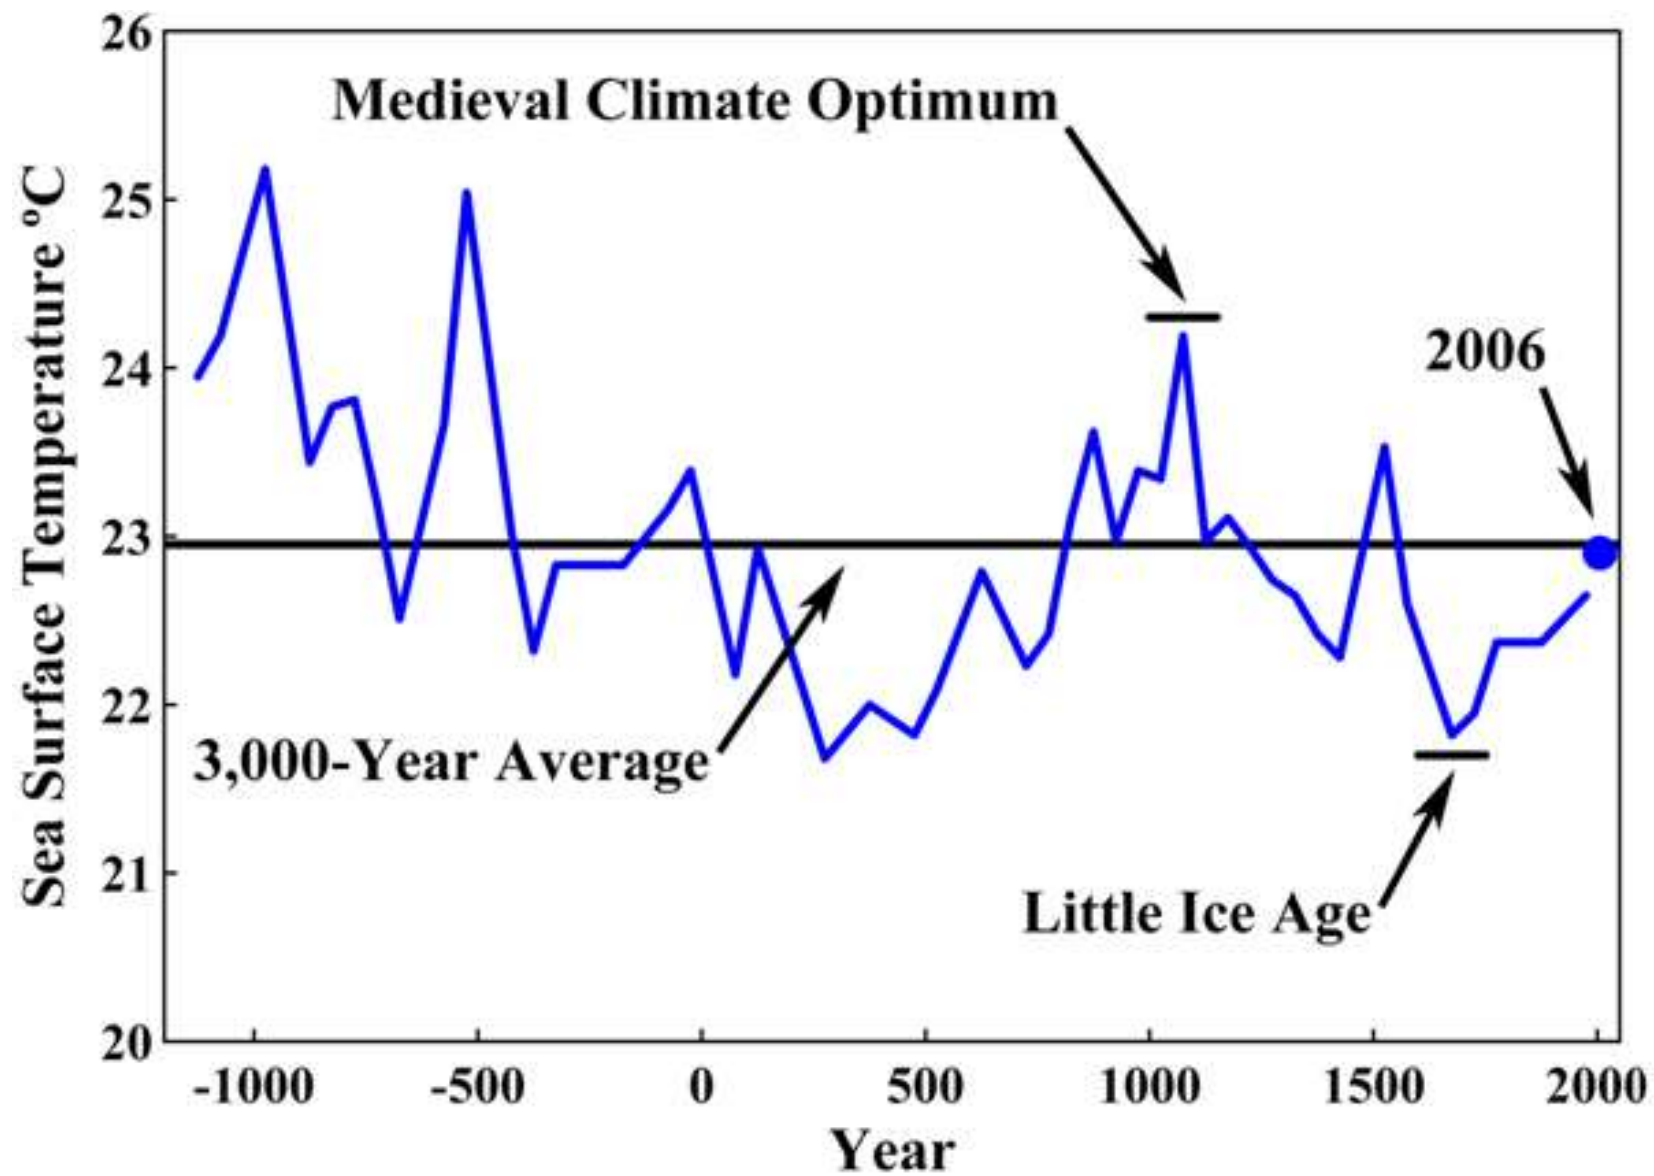

323 BCE - India

406 BCE – Rome expands

Expansion and collapse of Rome

<https://www.youtube.com/watch?v=GyIVlyK6voU>

476 CE – Fall of Rome

Invasions of the Roman Empire

100 - 500 CE

fineart
america